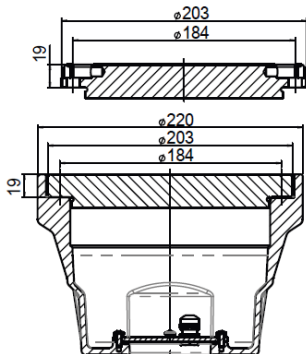

Order Code

CP-08

Cover plate 8"

CP-08

Weight & Dimensions

6 cover plates

Packaging size

230 × 230 × 230 mm³

Weight

Unit: 2.2kg / Gross: 14kg

Installation

Pressure test